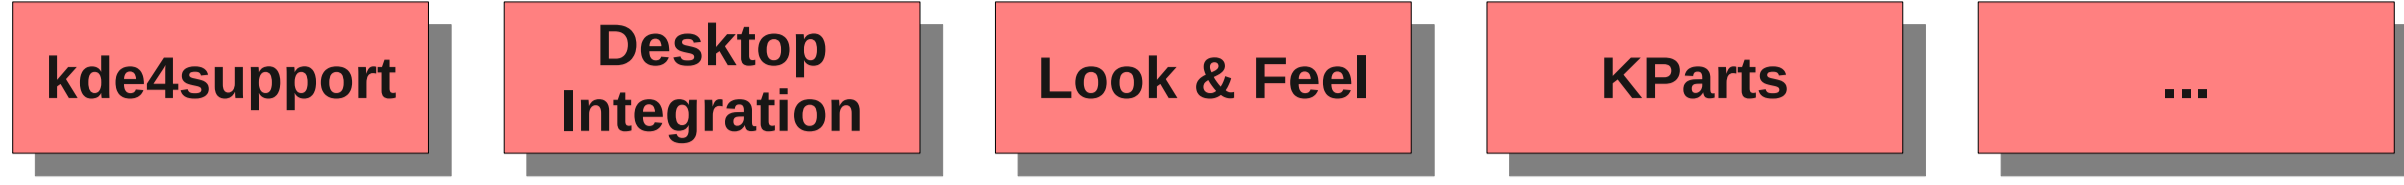

“Look & Feel” + Consistency

Color indicates which Tier and Framework type the library belongs to.

Shape indicates the type of content (core, gui, widget based).